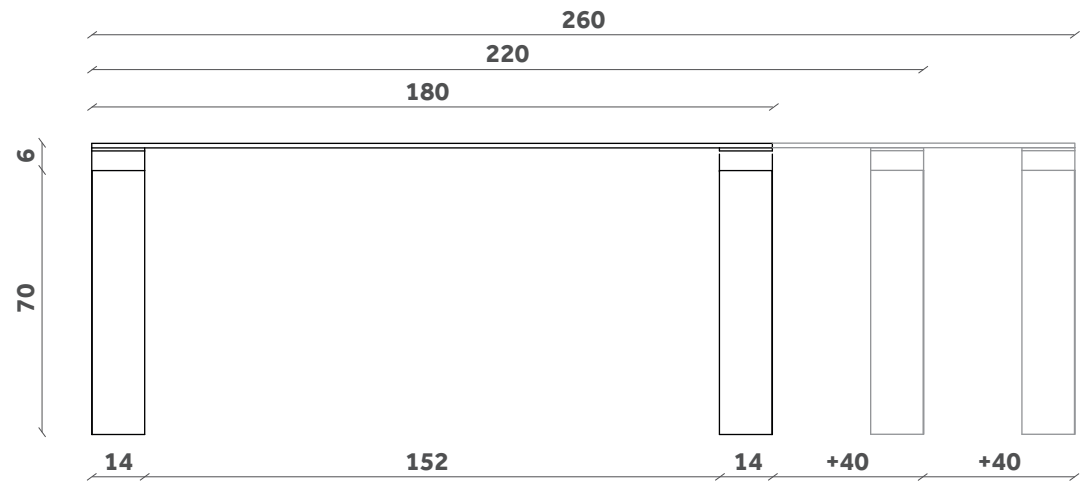

Tavolo/Table

Design Andrea Lucatello

TP 7003

150-190-230x90

TP 7002

180-220-260x90

FINITURE / FINISHES

Base Base